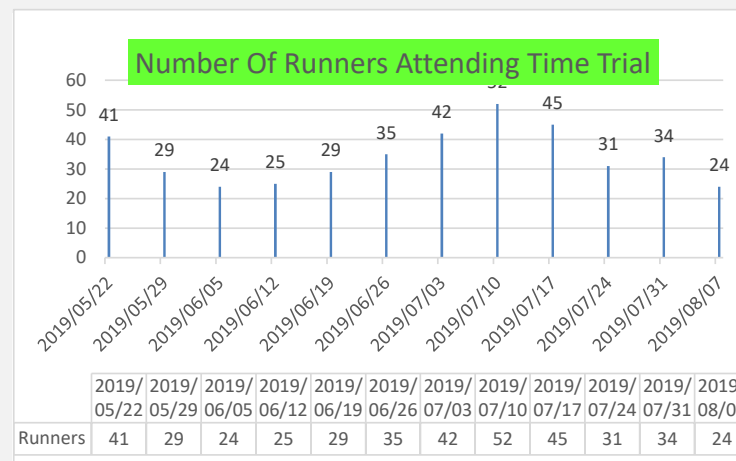

Time Trial Top 10 Leader Board

Wednesday, 07 August 2019

Fastest 5KM Latest (Female)	
Joy Tupholme	24:47
Monique Bradbrooke	34:23
Estelle Le Roux	35:05
Helen Gent	35:15
Adele le Roux	36:09
Tracey McKay	39:51

Fastest 8KM Latest (Female)	
Kimberly O Neil	49:46
Faith Tizora	54:30
Cindy ONeil	56:50

Most Attended	
Cindy ONeil	32
Benjamin ONeil	31
Gareth Reddel	29
Thomas O Connor	28
Matthew Pantland	27
Ethan Oneil	23
Errol McCauley	23
Nazly Selling	22
Dean Jarvis	21
Monique Bradbrooke	21
Kimberly O Neil	21
Russell Bradbrooke	19
Marlon Yusuf	19
Fiona Maynard	19
Nicus Oosthuizen	18
Clinton Poson	18
Elrisia Roux	18
Damian Webster	16
Collis Hardnick	16
Gillian Denempont	16
Glenn Gess	15
Judy Viljoen	15