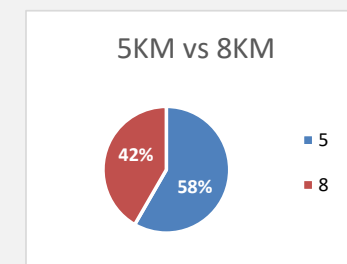

Fastest 5KM Overall (Female)	
Lauren Felton	22:09
Kristy Bartlett	22:54
Kristy McCarthy	23:01
Phia Swartz	24:00
Joy Tupholme	24:10
Julia Barnett	24:12
Soretha Venter	24:36
Fikile Shabangu	24:40
Robyn Kock	24:54
Danielle Lopes	24:57

Fastest 8KM Overall (Female)	
Lauren Felton	36:00
Lynette Cronk	37:24
Maree Wilken	38:27
Elsali Boule	39:50
Fikile Shabangu	42:20
Julia Barnett	42:45
Soretha Venter	43:25
Elrisia Roux	44:32
Cathy Vaughan	45:49
Yushaa Abrahams	46:15