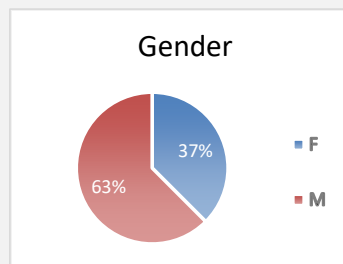

Fastest 5KM Overall (Female)	
Lauren Felton	22:09
Kristy Bartlett	22:54
Kristy McCarthy	23:01
Phia Swartz	24:00
Joy Tupholme	24:10
Julia Barnett	24:12
Soretha Venter	24:36
Fikile Shabangu	24:40
Robyn Kock	24:54
Danielle Lopes	24:57

Fastest 8KM Overall (Female)	
Lauren Felton	36:00
Lynette Cronk	37:24
Maree Wilken	38:27
Elsali Boule	39:50
Fikile Shabangu	42:20
Julia Barnett	42:45
Soretha Venter	43:25
Elrisia Roux	44:32
Cathy Vaughan	45:49
Yushaa Abrahams	46:15